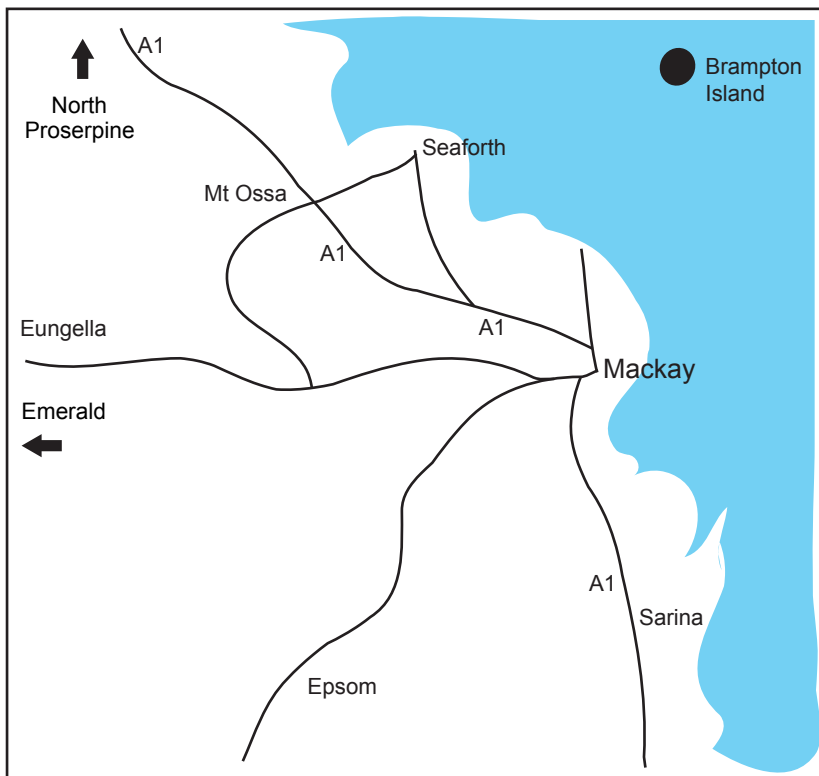

Premier Caravan Park

152 Nebo Rd, Mackay QLD 4740

P 07 4957 6976 F 07 4957 6876

E ask@premiercp.com.au www.premiercp.com.au

Directions:

From Townsville head south along the A1/Bruce Hwy until you reach town. Stay on the Bruce Hwy. It changes to Nebo Rd and you will come across Bridge Rd on your right. Turn right into Bridge Rd and then left into Brooke St and left into the park.

From Rockhampton head north along the A1/Bruce Hwy until you reach the town. As you arrive, Bruce Hwy turns into Nebo Rd. Keep a look out for Donaldson St on the left, the park will be a left hand turn directly after this. If you pass the Shell service station you have just missed the park.

GPS: 21° 9'17.31"S
149° 9'56.93"E