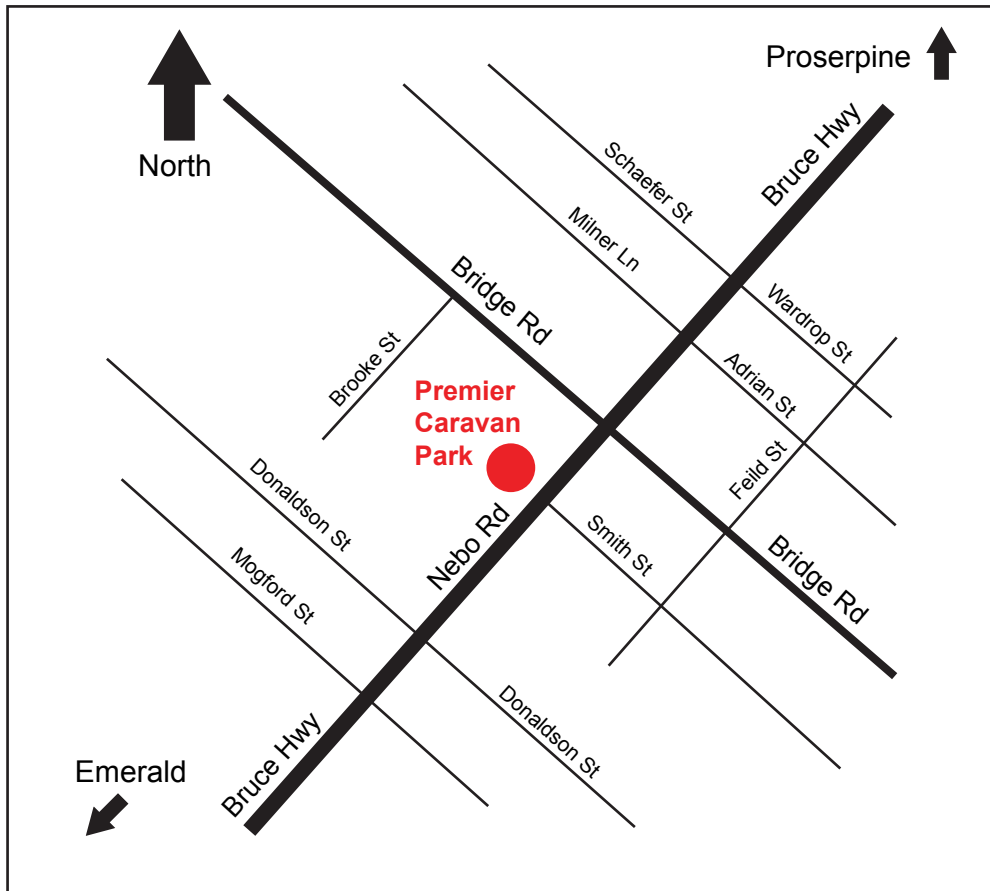

Premier Caravan Park

152 Nebo Rd, Mackay QLD 4740

P 07 4957 6976 F 07 4957 6876

E ask@premiercp.com.au www.premiercp.com.au

Directions:

From Townsville head south along the A1/Bruce Hwy until you reach town. Stay on the Bruce Hwy. It changes to Nebo Rd and you will come across Bridge Rd on your right. Turn right into Bridge Rd and then left into Brooke St and left into the park.

From Rockhampton head north along the A1/Bruce Hwy until you reach the town. As you arrive, Bruce Hwy turns into Nebo Rd. Keep a look out for Donaldson St on the left, the park will be a left hand turn directly after this. If you pass the Shell service station you have just missed the park.

GPS: 21° 9'17.31"S
149° 9'56.93"E